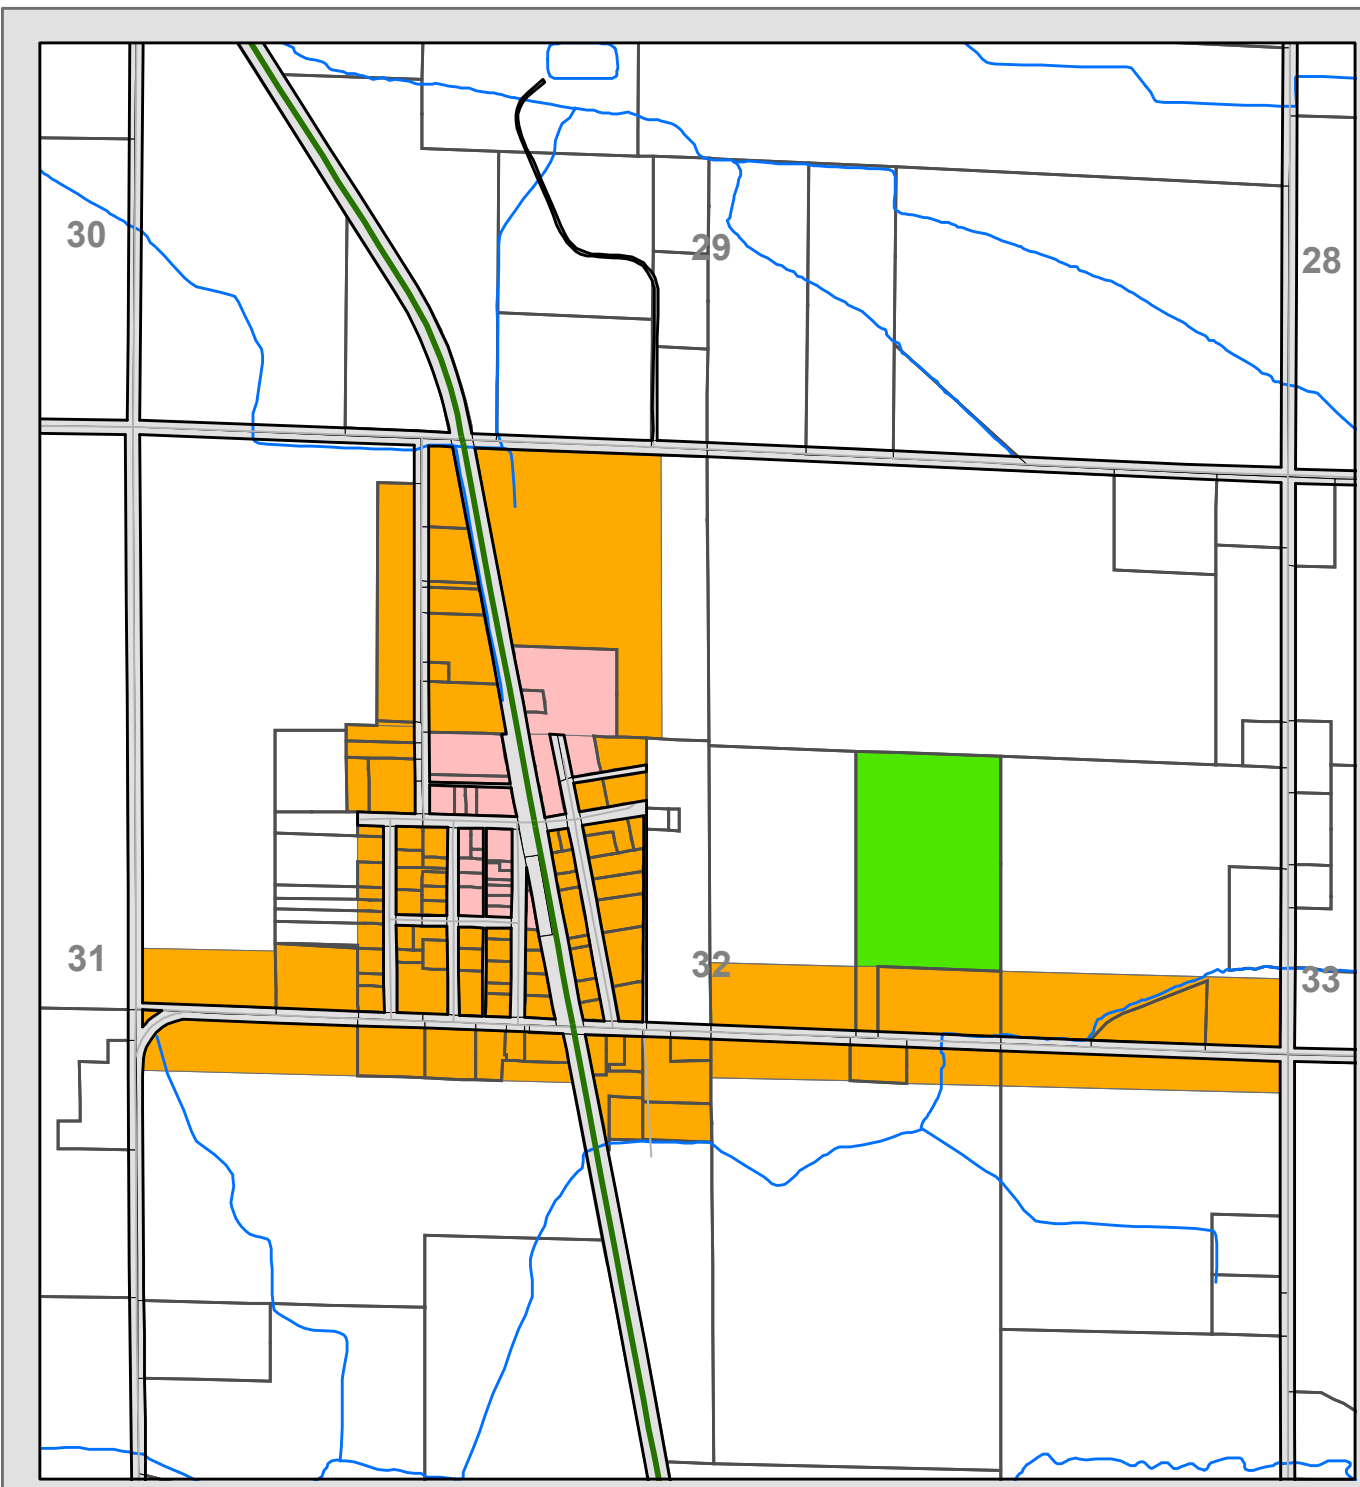

Chester Township Zoning Map

Legend	
Chester Township Zoning Class and Code	
	Agricultural (A)
	Low Density Residential (LDR)
	Lake Residential (LR)
	High Density Residential (HDR)
	Mobile (M)
	Neighborhood Commercial (NC)
	Regional Commercial (RC)
	Industrial (I)
	Parks (P)

Conklin

Photography date: April 2008