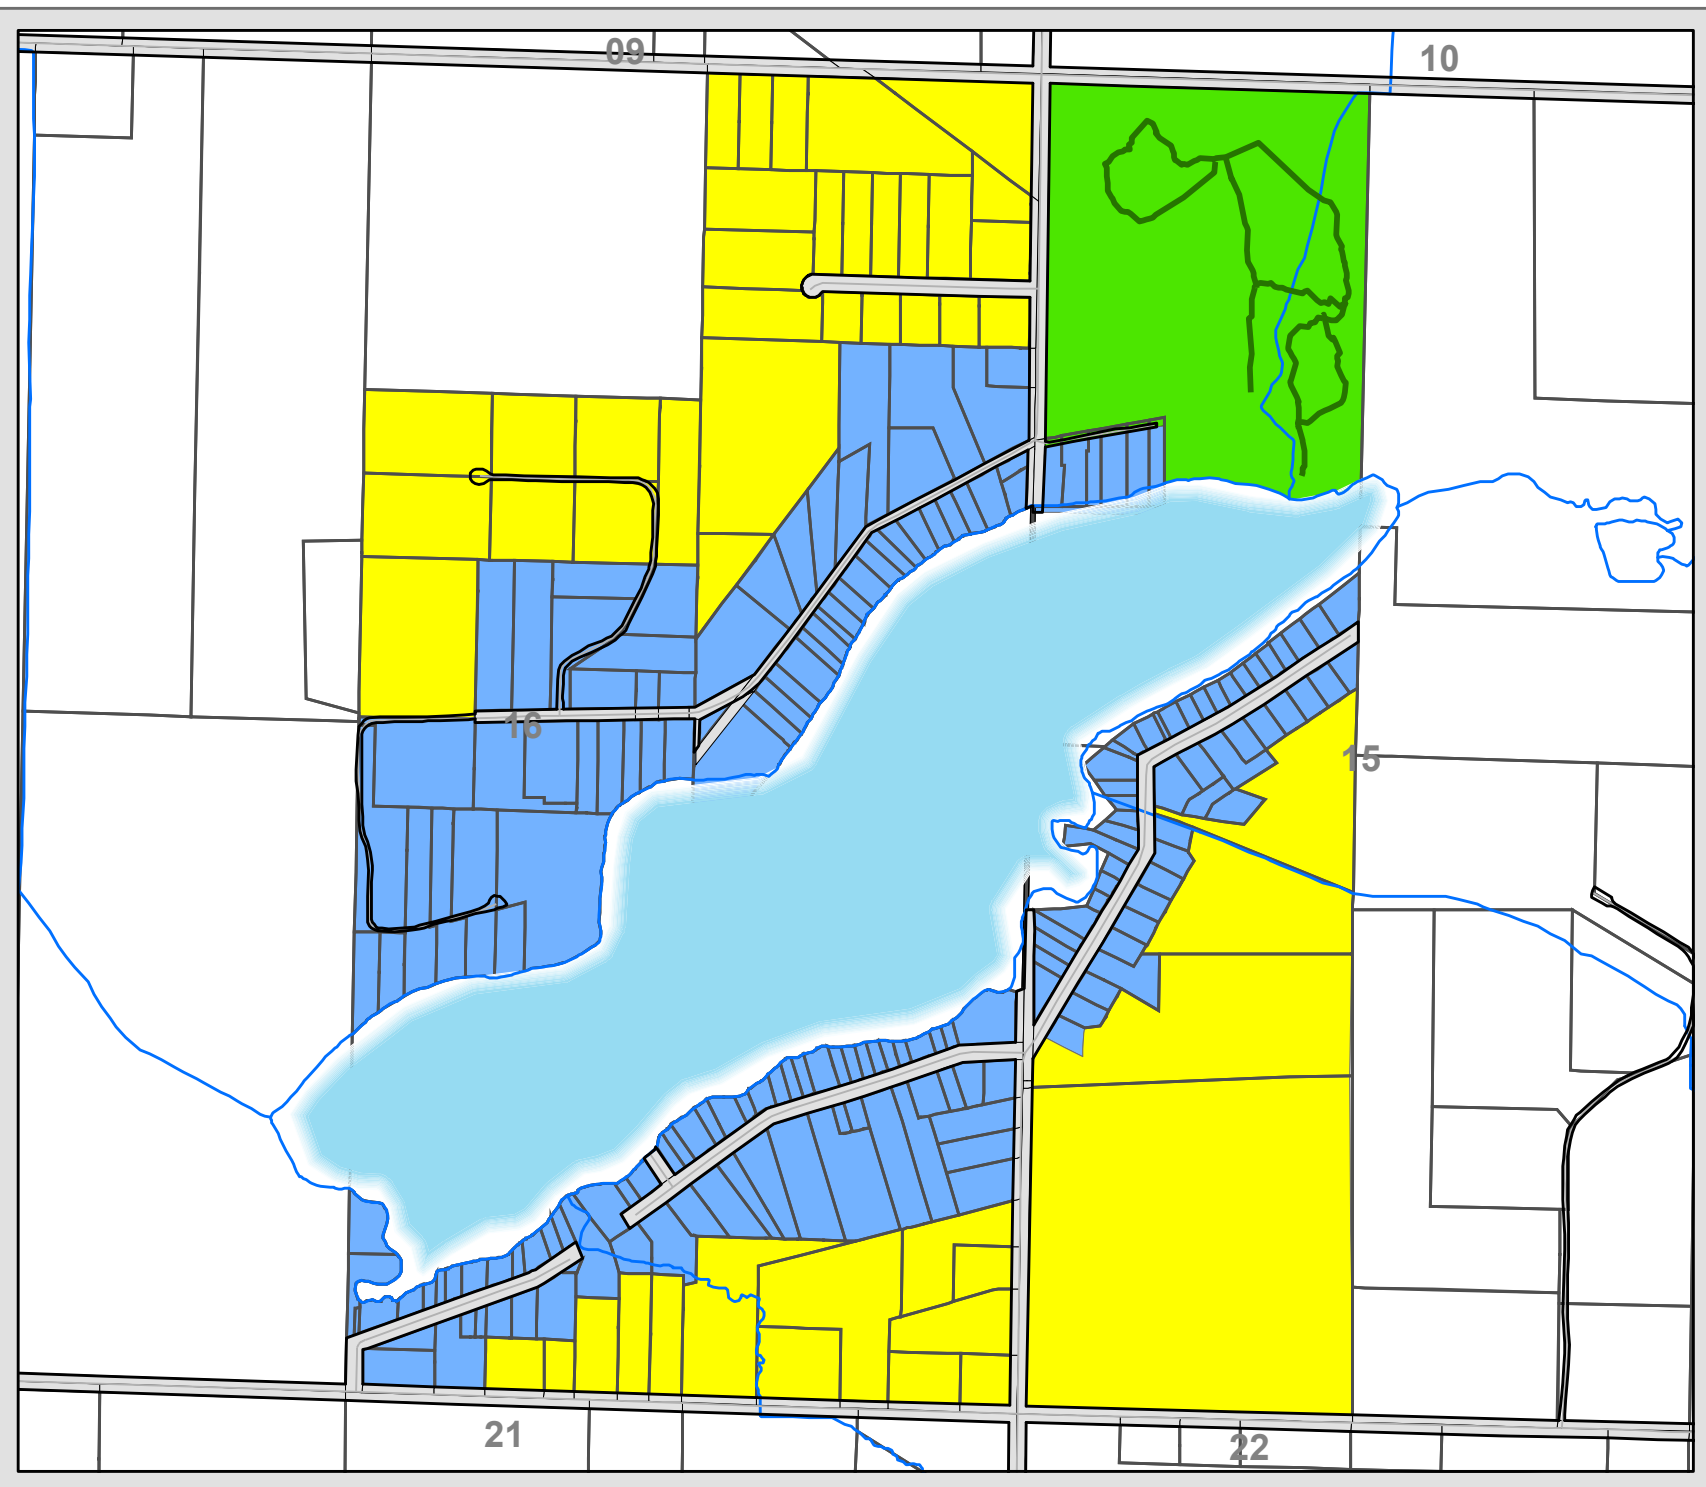

Crockery Lake

Photography date: April 2008