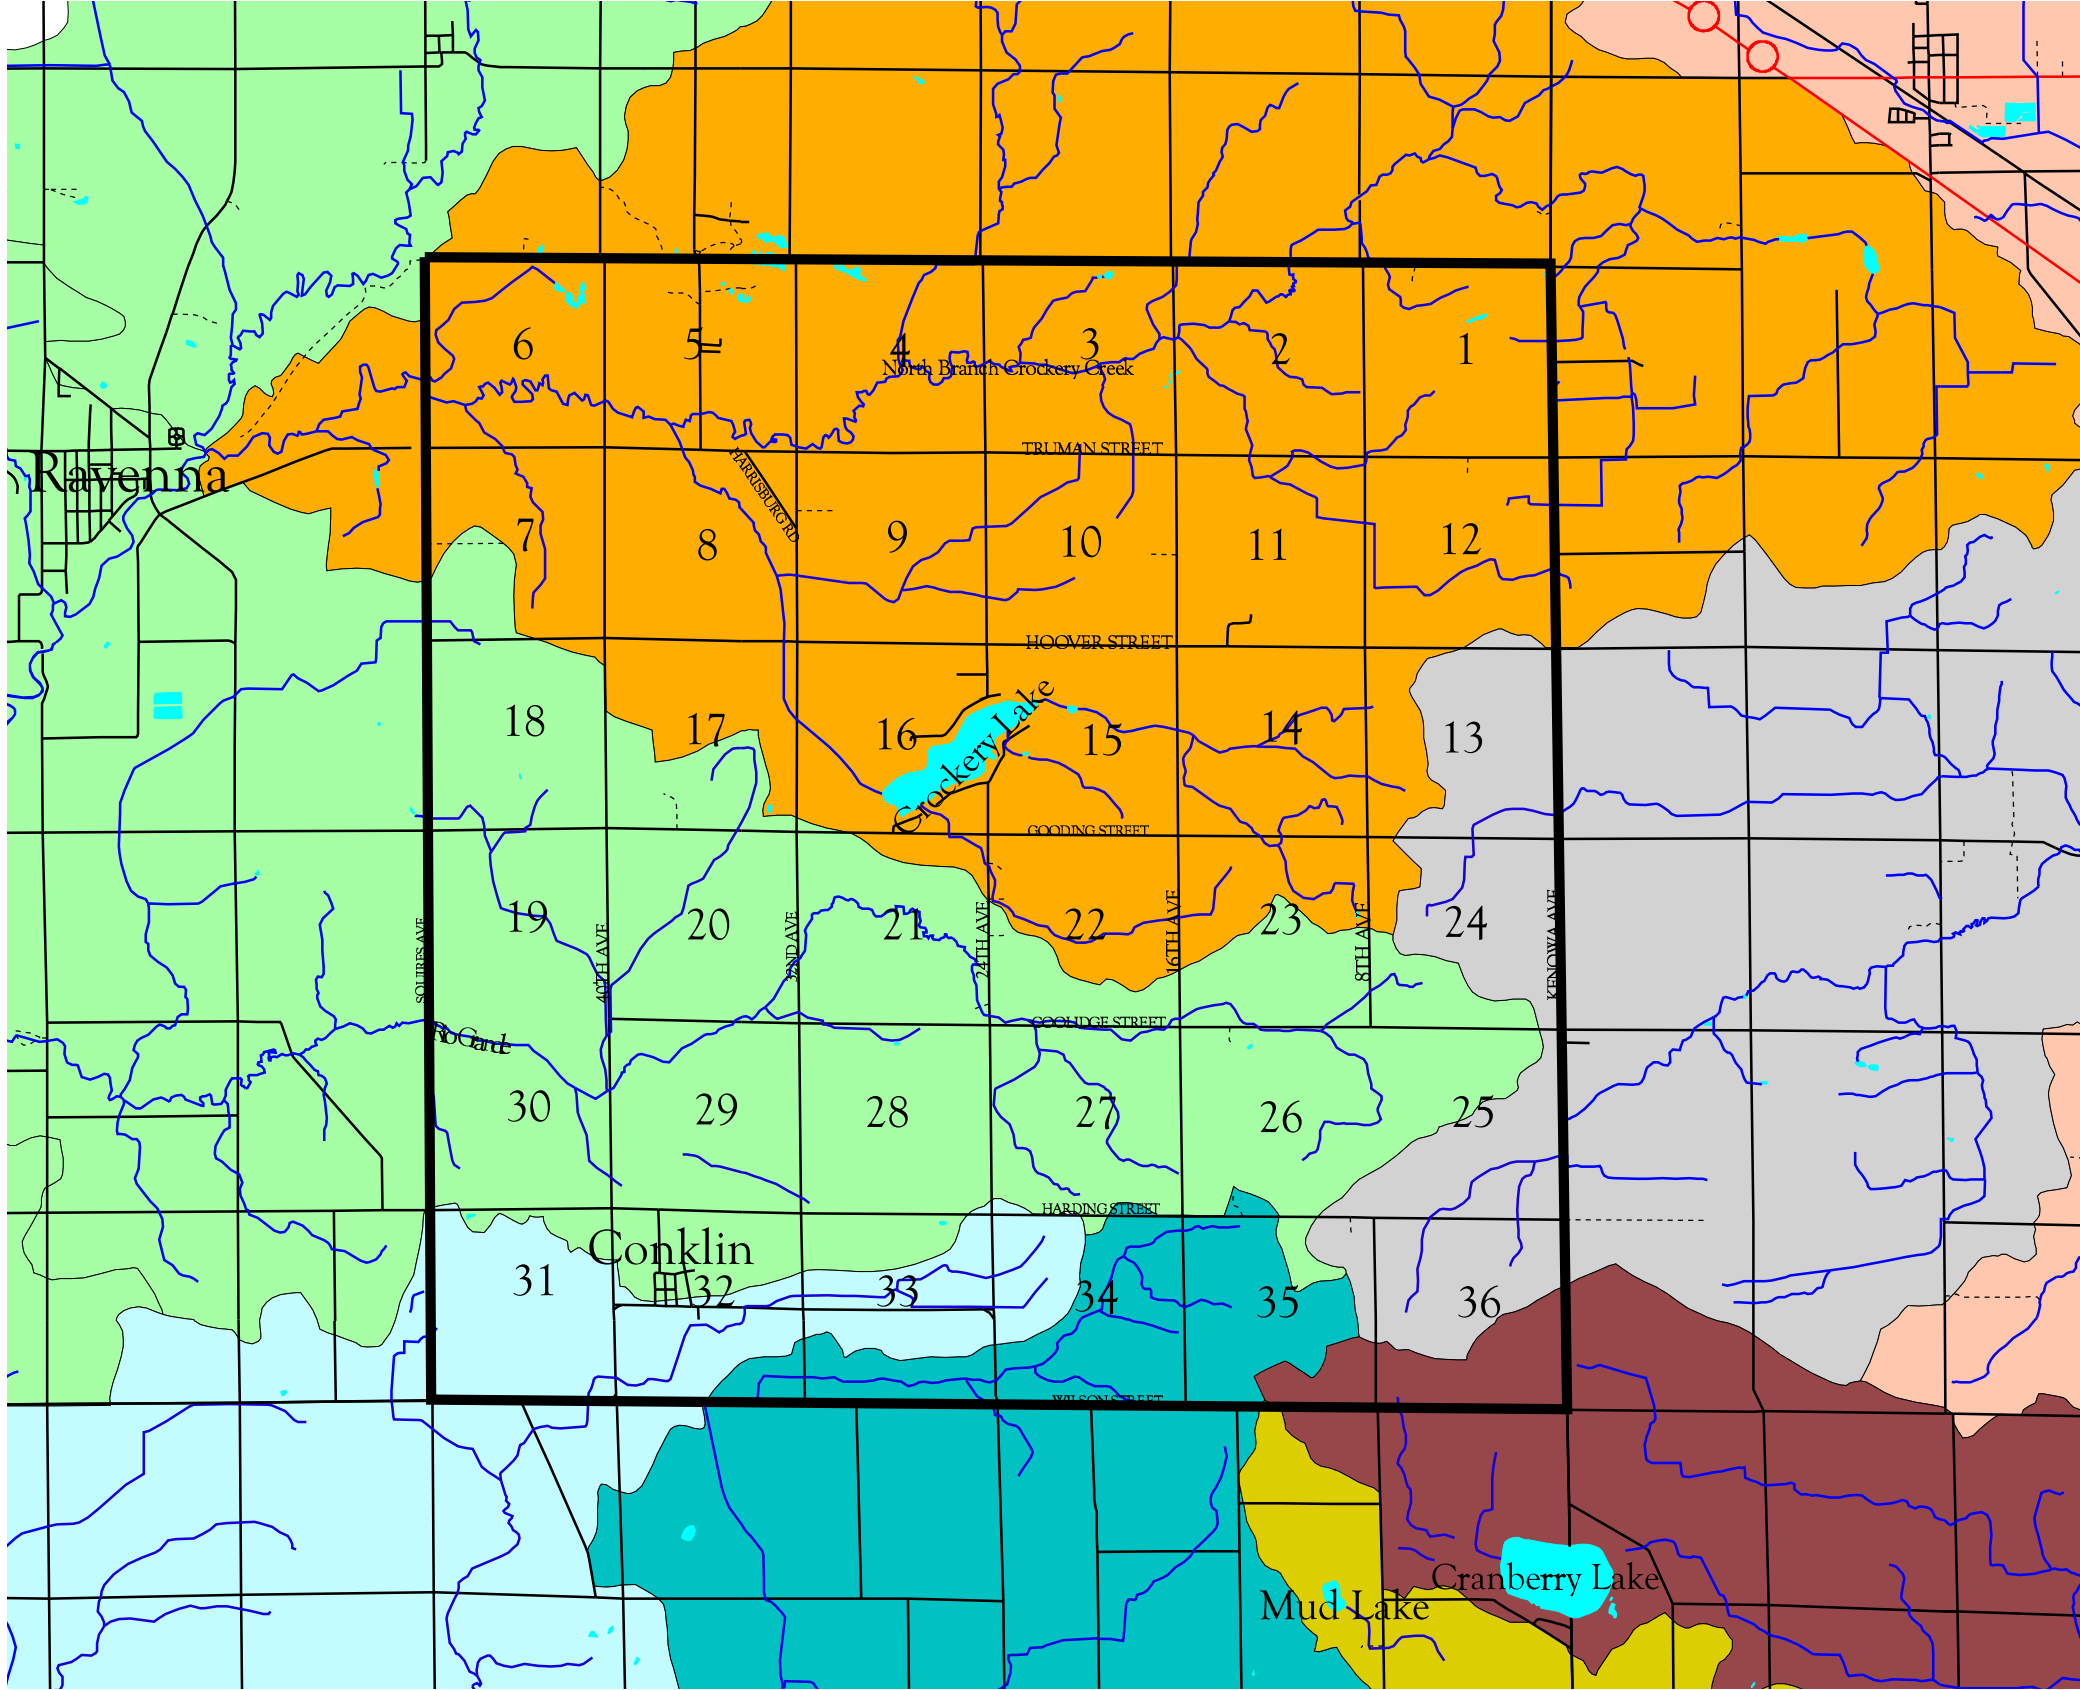

Map 5 Chester Township Watershed Boundary

- ### Watersheds
- Crockery Creek
 - Deer Creek
 - East Fork
 - Mill Creek
 - N Branch Crockery Creek
 - Nash Creek
 - Rogue River
 - Sand Creek

Williams & Works

Source: Michigan Geographic Library
October 2002