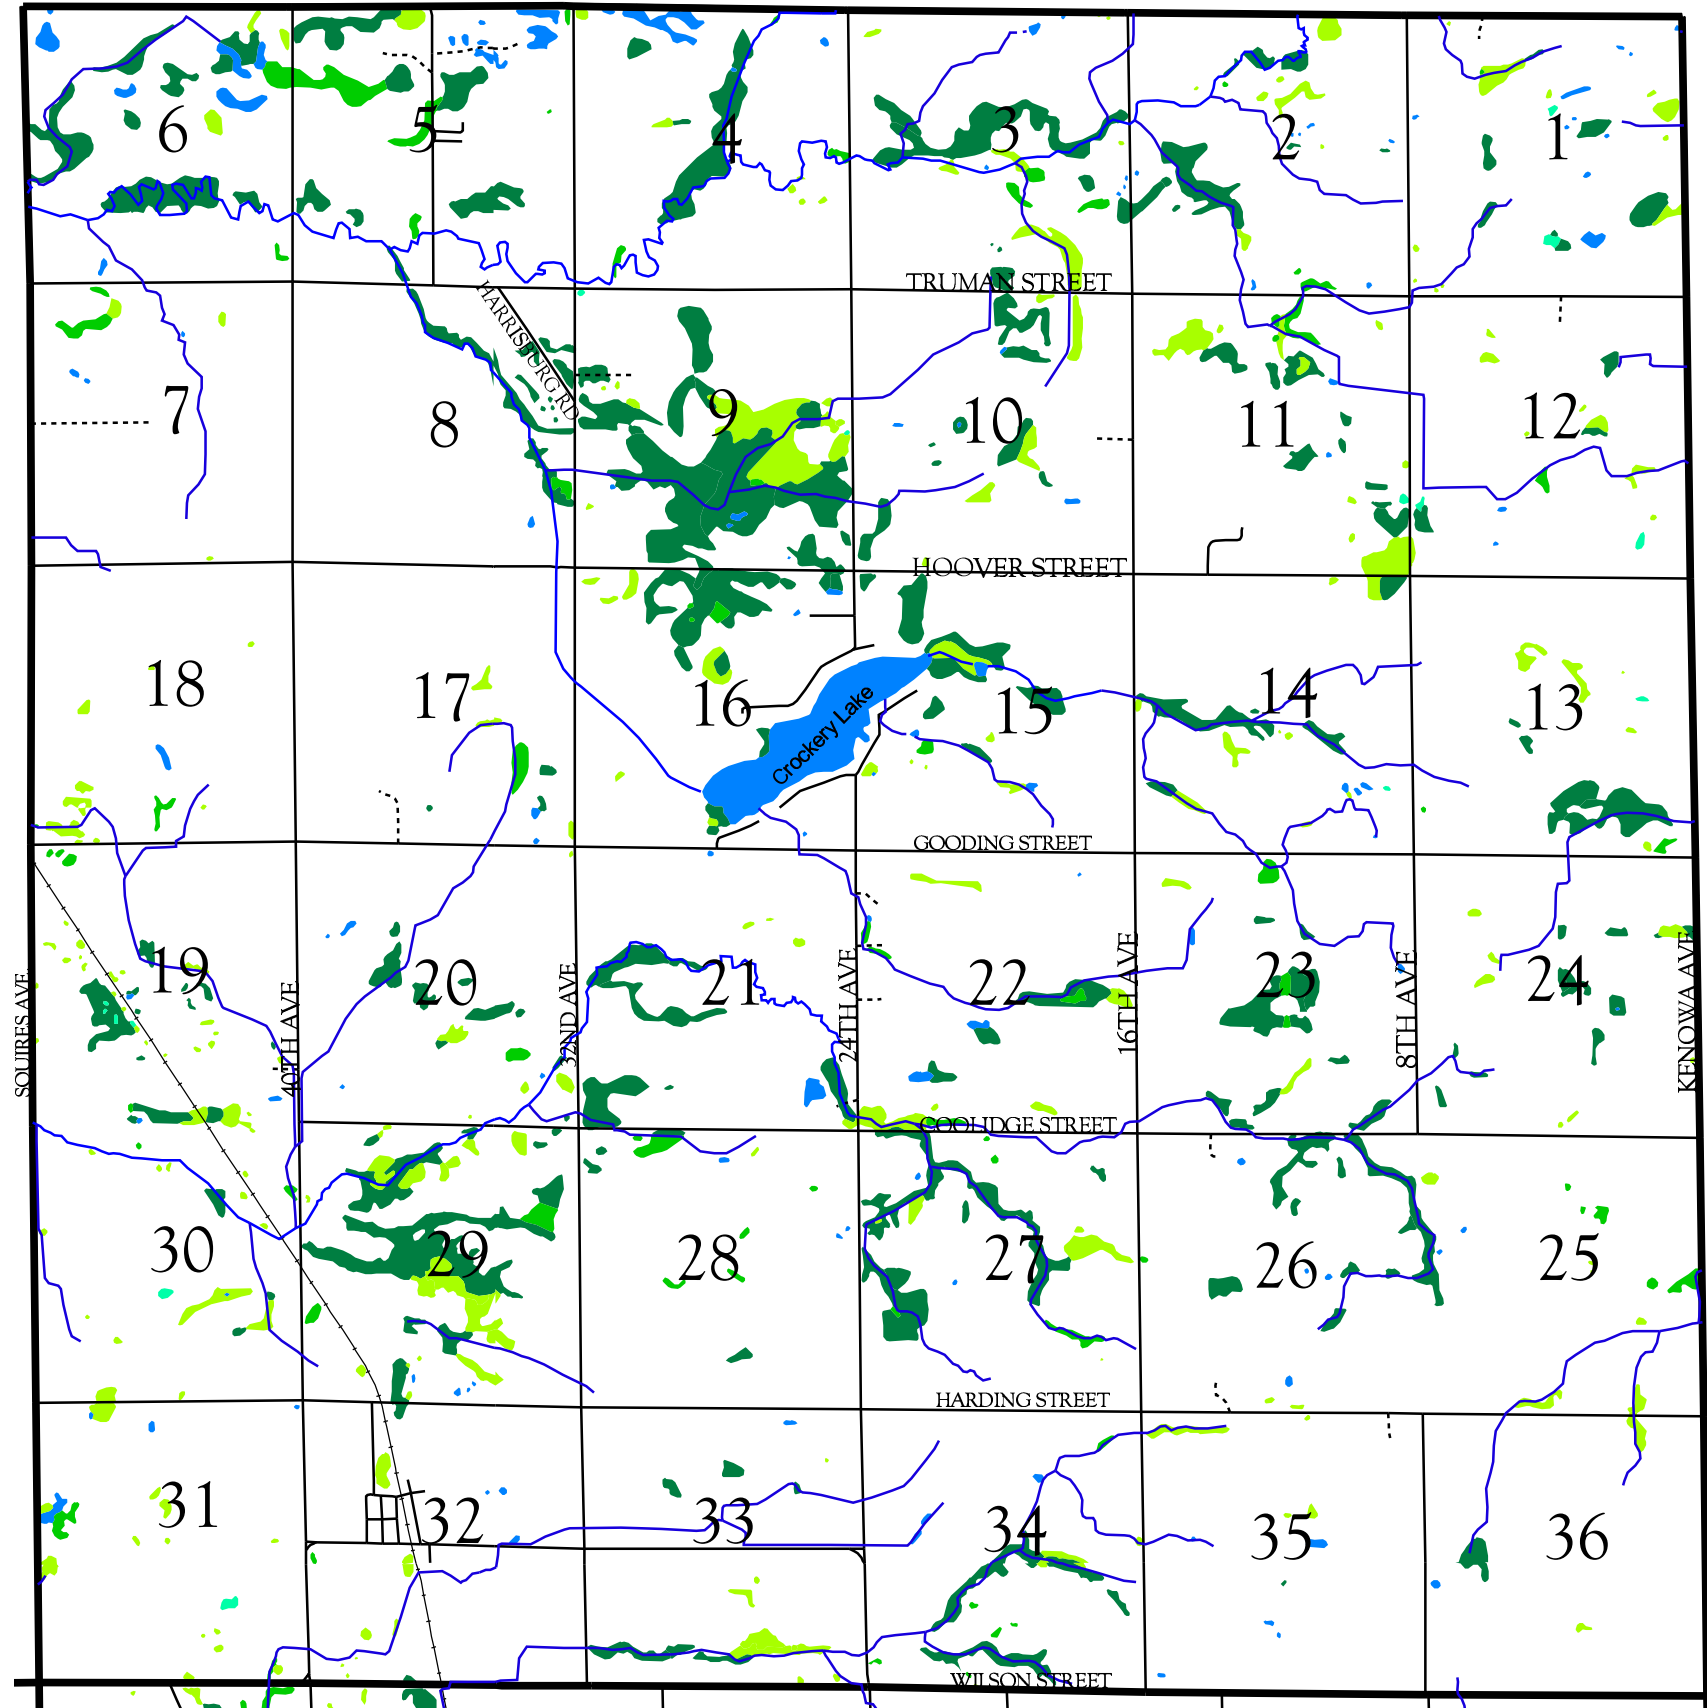

Map 4 Chester Township National Wetlands Inventory

- Aquatic Bed
- Emergent
- Moss-Lichen
- Scrub-Shrub
- Forested
- Open Water/Unknown Bottom
- No Data

Williams & Works

Source: State of Michigan Spatial Data Library, 2002
 Note: This map is for reference purposes only.
 Official delineation should be determined by a qualified soil specialist.